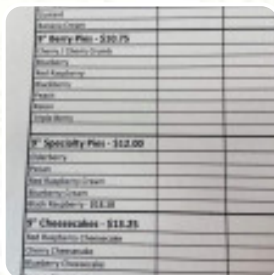

Sterlings Amish Deli Menu

<https://menulist.menu>

133 E Wooster St, Bowling Green, United States
 +14198194369 - <https://sterlingsamishdeli.square.site/>

A complete [menu](#) of Sterlings Amish Deli from [Bowling Green](#) covering all 18 meals and drinks can be found here on the card. For seasonal or weekly deals, please get in touch via phone or use the contact details provided on the website.