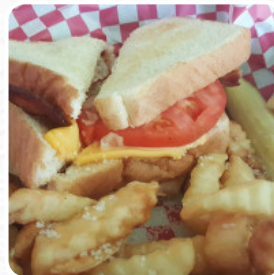

On this website, you can find the *complete menu* of Ruby's Cafe from Lewisburg. Currently, there are **17** courses and drinks up for grabs. For **changing offers**, please contact the restaurant owner directly. You can also contact them through their website.