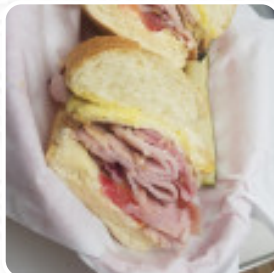

On this homepage, you can find the **complete [menu](#)** of **Clockwork Cafe Silver Summit** from Summit Park. Currently, there are **17** courses and drinks available. For **seasonal or weekly deals**, please contact the owner of the restaurant directly. You can also contact them through their website.