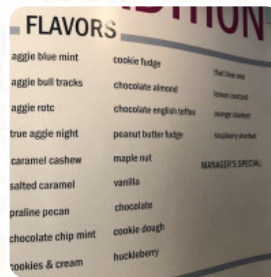

A comprehensive [menu](#) of Aggie Ice Cream The Creamery from Logan covering all 17 dishes and drinks can be found here on the food list. For *changing offers*, please get in touch via phone or use the contact details provided on the website.