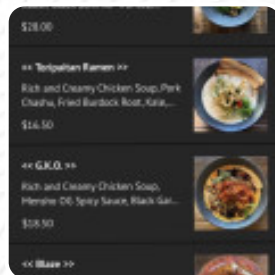

Mensho Tokyo Sf Menu

<https://menulist.menu>

672 Geary St, 94102, San Francisco, US, United States

+14158008345 - <https://menshogroup.com/>

On this webpage, you can find the *complete menu* of Mensho Tokyo Sf from San Francisco. Currently, there are **17** courses and drinks up for grabs. For **changing offers**, please contact the restaurant owner directly. You can also contact them through their website.

Mensho Tokyo Sf Menu

Side Dishes

FRENCH FRIES

Dessert

MOCHI

Noodle

RAMEN

Starters & Salads