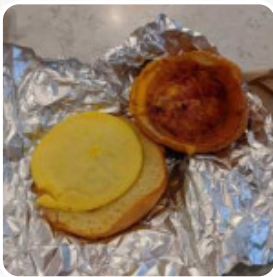

The Card of Gregorys Coffee 649 Broadway from City of New York contains about 17 different dishes and drinks. On average, you pay for a dish / drink about $5.5.