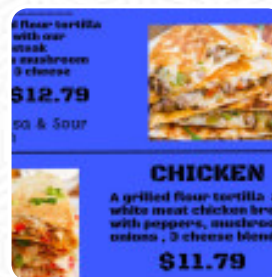

Richie Ribeye Menu

<https://menulist.menu>

137 Main St, 04005, Biddeford, US, Alfred Rd, Biddeford, United States
+12075203390 - <http://richieribeye.com/>

A comprehensive [menu](#) of Richie Ribeye from Alfred Rd, Biddeford covering all 17 menus and drinks can be found here on the food list. For **seasonal or weekly deals**, please get in touch via phone or use the contact details provided on the website.

These Types Of Dishes Are Being Served

TUNA STEAK

QUESADILLAS

MEAT

BREAD

PANINI

CHICKEN

SOUP