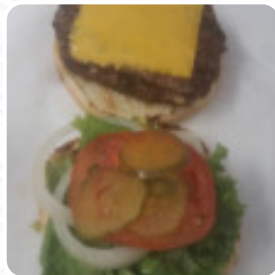

On this website, you can find the *complete menu* of Peewee's from [Rock Island](#). Currently, there are **18** menus and drinks available. For **seasonal or weekly deals**, please contact the restaurant owner directly. You can also contact them through their website.