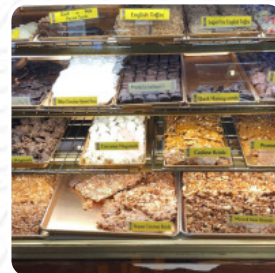

A comprehensive [menu](#) of Shea Schat's Bakery from [MAMMOTH LAKES](#) covering all 18 meals and drinks can be found here on the card. For **seasonal or weekly deals**, please get in touch via phone or use the contact details provided on the website.