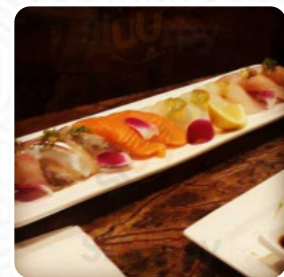

Here you can find the [menu](#) of Junmai Sushi Grill in Vista. At the moment, there are 18 menus and drinks on the food list. You can inquire about seasonal or weekly deals via phone.