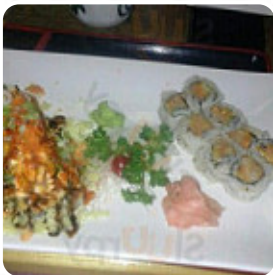

Sushi Kabuki Menu

<https://menulist.menu>

10801 Starkey Rd, Seminole I-33777-1159, United States
+17273988828 - <https://www.sushikabukiseminole.com>

On this homepage, you can find the **complete menu** of **Sushi Kabuki** from Seminole. Currently, there are 18 menus and drinks available. For **seasonal or weekly deals**, please contact the restaurant owner directly. You can also contact them through their website.

Sushi Kabuki Menu

Sushi Rolls

SUSHI

Sushi

SASHIMI

Appetizer

TEMPURA

Beef Dishes

BEEF

These Types Of Dishes Are Being Served

SALAD

SOUP

LOBSTER

FISH

Sushi Kabuki Menu

Sushi Kabuki