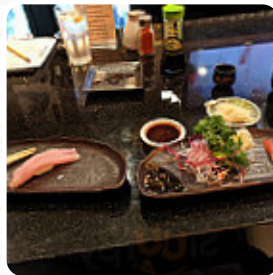

A comprehensive [menu](#) of Tenko [Sushi](#) Teriyaki from Lake Forest covering all 18 meals and drinks can be found here on the menu. For **changing offers**, please get in touch via phone or use the contact details provided on the website.