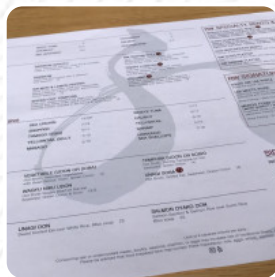

## ***Robata Wasa Menu***

<https://menulist.menu>

926 Spectrum Center Dr, Irvine I-92618-4958, United States  
(+1)9495365064 - <http://www.robatawasa.com/>

A comprehensive [menu](#) of Robata Wasa from Irvine covering all 17 meals and drinks can be found here on the card. For *changing offers*, please get in touch via phone or use the contact details provided on the website.