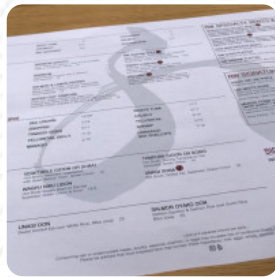

A comprehensive [menu](https://menulist.menu) of Robata Wasa from Irvine covering all 17 meals and drinks can be found here on the card. For *changing offers*, please get in touch via phone or use the contact details provided on the website.