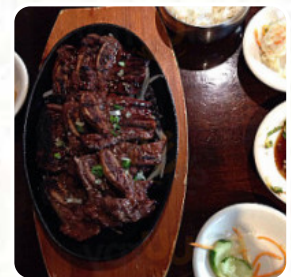

House Of Milae Menu

<https://menulist.menu>

4932 Saint Elmo Ave, Bethesda I-20814-6008, United States
+13016541997

Here you can find the [menu](#) of **House Of Milae** in Bethesda. At the moment, there are 18 menus and drinks on the food list. You can inquire about **changing offers** via phone.