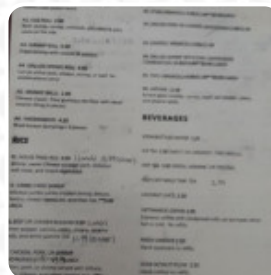

Pho #1 Asian Market Menu

<https://menulist.menu>

5437 Altama Ave, Brunswick I-31525-2204, United States
+19122621457 - <https://pho1.eat24hour.com/>

On this homepage, you can find the *complete menu* of Pho #1 Asian Market from Brunswick. Currently, there are **18** dishes and drinks up for grabs. For **changing offers**, please contact the restaurant owner directly. You can also contact them through their website.

Pho #1 Asian Market Menu

Seafood

PRAWN

Hot Drinks

TEA

Entrées

FRIED TOFU

SPRING ROLLS