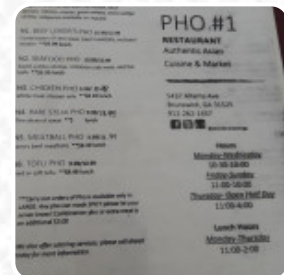

Pho #1 Asian Market Menu

<https://menulist.menu>

5437 Altama Ave, Brunswick I-31525-2204, United States
+19122621457 - <https://pho1.eat24hour.com/>

On this homepage, you can find the *complete menu* of Pho #1 Asian Market from Brunswick. Currently, there are **18** dishes and drinks up for grabs. For **changing offers**, please contact the restaurant owner directly. You can also contact them through their website.