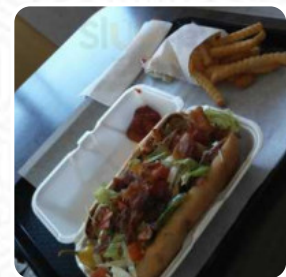

Here you can find the [menu](#) of Jolly-kone Drive-inn in [Wasco](#). At the moment, there are **18** meals and drinks on the food list. You can inquire about **changing offers** via phone.