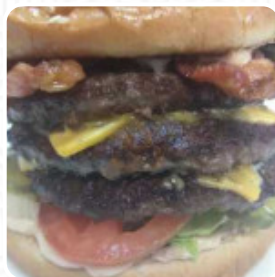

Here you can find the [menu](#) of Jolly-kone Drive-inn in [Wasco](#). At the moment, there are **18** meals and drinks on the food list. You can inquire about **changing offers** via phone.