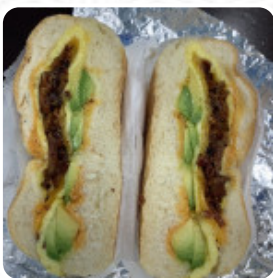

The restaurant from New York offers **451** different dishes and drinks on [the menu](#) at an average $5.8.