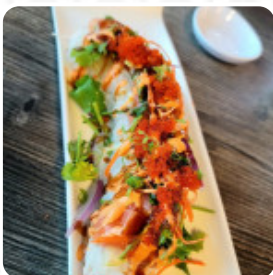

Sakana Bistro Menu

<https://menulist.menu>

1460 W Yosemite Ave CA 95337-5128, Manteca, United States
+12092393288 - <http://sakanajapanese.com/>

The Card of Sakana Bistro from Manteca contains about **215** different dishes and drinks. On average, you pay for a dish / drink about \$11.4.