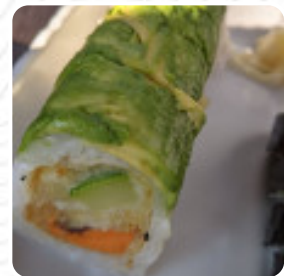

The restaurant from Provo offers **172** different dishes and drinks on [the menu](#) at an average $13.4.