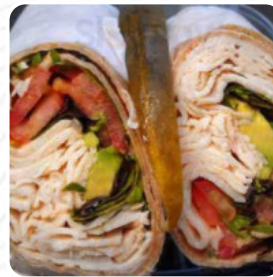

The Card of Seattle Cafe from New York contains about **165** different dishes and drinks. On average, you pay for a dish / drink about $3.4.