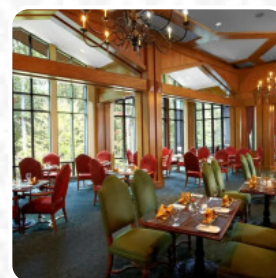

TREE Restaurant and Bar -The Lodge at Woodloch Menu

<https://menulist.menu>

109 River Birch Lane Hawley, PA 18428, HAWLEY, United States
+15706858586 - <http://www.thelodgeatwoodloch.com/tree-restaurant-bar>

On this homepage, you can find the **complete [menu](#)** of **TREE Restaurant and Bar -The Lodge at Woodloch** from **[HAWLEY](#)**. Currently, there are **52** meals and drinks available. For *changing offers*, please contact the restaurant owner directly. You can also contact them through their website.