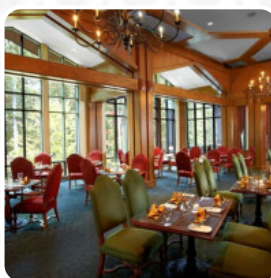

TREE Restaurant and Bar -The Lodge at Woodloch Menu

<https://menulist.menu>

109 River Birch Lane Hawley, PA 18428, HAWLEY, United States
+15706858586 - <http://www.thelodgeatwoodloch.com/tree-restaurant-bar>

On this homepage, you can find the **complete [menu](#)** of **TREE Restaurant and Bar -The Lodge at Woodloch** from **[HAWLEY](#)**. Currently, there are **52** meals and drinks available. For *changing offers*, please contact the restaurant owner directly. You can also contact them through their website.