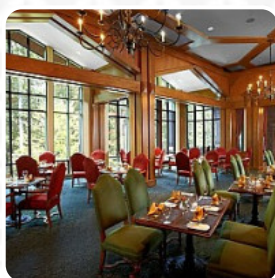

TREE Restaurant and Bar -The Lodge at Woodloch Menu

<https://menulist.menu>

109 River Birch Lane Hawley, PA 18428, HAWLEY, United States
+15706858586 - <http://www.thelodgeatwoodloch.com/tree-restaurant-bar>

On this homepage, you can find the **complete [menu](#)** of **TREE Restaurant and Bar -The Lodge at Woodloch** from **[HAWLEY](#)**. Currently, there are **52** meals and drinks available. For *changing offers*, please contact the restaurant owner directly. You can also contact them through their website.