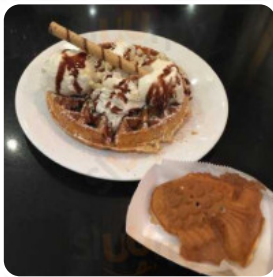

## ***Cafe Sheeroo Menu***

<https://menulist.menu>

248 Broad Avenue, Palisades Park, NJ 07650, United States  
**+12015850020,+12017358229,+12019441758**

**The Card** of Cafe Sheeroo from Palisades Park includes about **18** different dishes and drinks. On average, you pay for a dish / drink about \$6.8.

## Dessert

DONUT

MOCHI

TIRAMISU

CHEESECAKE