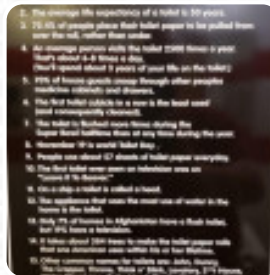

## Jimmy John's Menu

<https://menulist.menu>

202 N Interstate 35 Frontage Rd Ste. A, Belton, TX 76513, United States

+12549337772 - <https://locations.jimmyjohns.com/tx/belton/sandwiches-2099.html>

On this site, you can find the **complete menu** of Jimmy John's from [Belton](#). Currently, there are **18** meals and drinks up for grabs. For *changing offers*, please contact the owner of the restaurant directly. You can also contact them through their website.