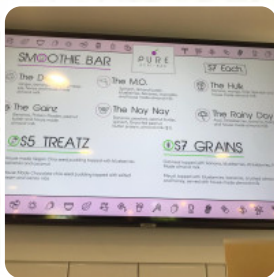

1

**BASE**

Sushi Rice  
Brown Rice  
Organic Greens  
Organic Zoodles +\$1

2

**PROTEIN**

Raw:  
Ahi Tuna  
Spicy Ahi  
Scallops  
Salmon  
Vegetarian:  
Organic Tofu

# Just Poke Bellingham Menu

<https://menulist.menu>

201 E Chestnut St, Bellingham, WA 98225, United States  
(+1)3609223388 - <https://justpoke.com/>

The menu of Just Poke Bellingham from Bellingham includes 18 menus. On average, menus or drinks on [the card](#) cost about \$8.8. The categories can be viewed on the menu below.