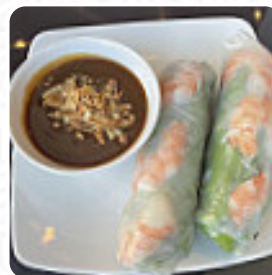

On this website, you can find the **complete menu** of Pho Saigon Pearl from [Arlington](#). Currently, there are **17** meals and drinks up for grabs. For *changing offers*, please contact the owner of the restaurant directly. You can also contact them through their website.