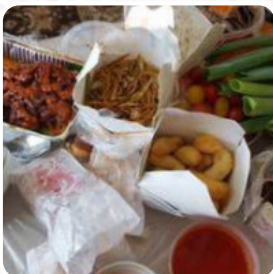

Kosher Expre

Mashu Mashu Kosher Sushi Menu

<https://menulist.menu>

22-22 Morlot Ave, Fair Lawn, United States
+12017918818 - <https://www.flkexp.com/>

Here you can find the [menu](#) of *Mashu Mashu Kosher Sushi* in Fair Lawn. At the moment, there are 18 meals and drinks on the menu. You can inquire about [seasonal or weekly deals](#) via phone. What [User](#) likes about Mashu Mashu Kosher [Sushi](#):

BBQ

These Types Of Dishes Are Being Served

SALAD

CHICKEN

BURGER

FISH

Ingredients Used

EGG