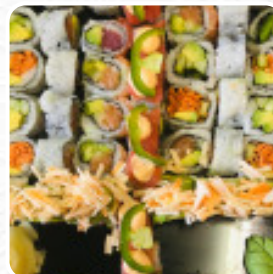

Kosher Expre

Mashu Mashu Kosher Sushi Menu

<https://menulist.menu>

22-22 Morlot Ave, Fair Lawn, United States
+12017918818 - <https://www.flkexp.com/>

Here you can find the [menu](#) of *Mashu Mashu Kosher Sushi* in Fair Lawn. At the moment, there are 18 meals and drinks on the menu. You can inquire about [seasonal or weekly deals](#) via phone. What [User](#) likes about Mashu Mashu Kosher [Sushi](#):