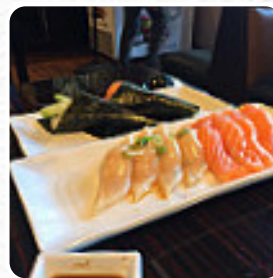

On this homepage, you can find the **complete menu** of Sake 2 Me **Sushi** from Tustin. Currently, there are 19 menus and drinks up for grabs. For **seasonal or weekly deals**, please contact the owner of the restaurant directly. You can also contact them through their website.