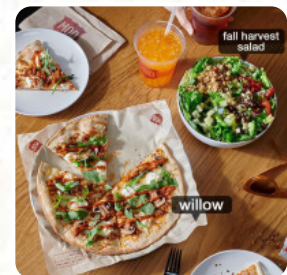

Me on the inside:

A comprehensive [menu](#) of Mod [Pizza](#) from Tempe covering all **13** menus and drinks can be found here on the menu. For **changing offers**, please get in touch via phone or use the contact details provided on the website.