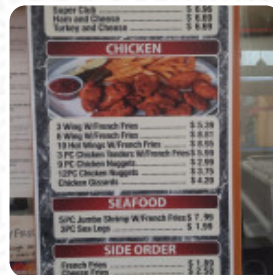

Parks Combo II Menu

<https://menulist.menu>

100 E Brookland Park Blvd Richmond, VA 23222-2712, United States
 +18042280006

A complete [menu](#) of Parks Combo II from Richmond covering all **19** courses and drinks can be found here on the food list. For **seasonal or weekly deals**, please get in touch via phone or use the contact details provided on the website. What [Ryan Schick](#) likes about Parks Combo II:

BOLOGNA EGG CHEESE

Sandwiches

STEAK SANDWICH

CLUB SANDWICH

Seafood

5 JUMBO SHRIMP WITH FRENCH FRIES

3 SEA LEGS

Popular Items

BACON EGG CHEESE

WINGS WITH FRENCH FRIES

Ingredients Used

PORK MEAT

ONION

These Types Of Dishes Are Being Served

PANINI

TUNA STEAK