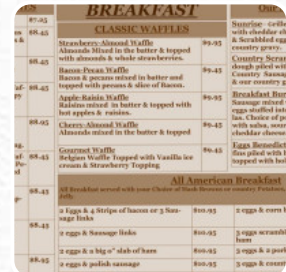

A comprehensive [menu](#) of Waffle Shop from Fresno covering all 18 meals and drinks can be found here on the food list. For *changing offers*, please get in touch via phone or use the contact details provided on the website. What [Denise](#) likes about Waffle Shop:

Right down the street from our house, fast service, food is good, and big portions I couldn't finish my plate. Only thing I would recommend is that the ketchup bottles and salt/pepper shakers be cleaned, they were very sticky with syrup. Food: 5/5 [View all feedback](#). What [Jeff Morlet](#) doesn't like about Waffle Shop:

This place was acceptable given it was mother's day and the service was good. They forgot sour cream for my omelet which it states on the menu and the omelette was NOT an omelet. It was eggs someone scrambled then mixed in the bacon, then proceeded to overcook it. The country potatoes had so much garlic all they tasted like was garlic fries. The service was good dont get me wrong but the cook doesnt know how to cook... [View all feedback](#).