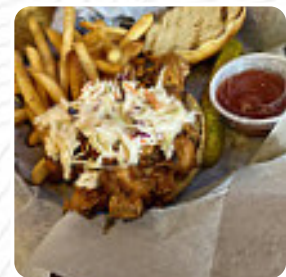

Here you can find the [menu](#) of *Rimrock's Mountain Tavern* in STOWE. At the moment, there are **19** meals and drinks on the menu. You can inquire about **seasonal or weekly deals** via phone. What [Zoey Carroll](#) likes about Rimrock's Mountain Tavern:

Took a wrong turn and ended up here and man am I glad I did! The food was great, not a long wait and really lively service. Also has good music and a little arcade and pool tables, what's not to love? Not local to Vermont but whenever I come back here I'll be coming here on purpose the next time!! [View all feedback](#). What [Theodore Ledner](#) doesn't like about Rimrock's Mountain Tavern:

Food was excellent, but, being a Canadian, service was really not what we expected. I understand we're in the US but I didn't think the situation was that bad. Group tab with included 20% tip???? We asked for separate tabs when we came in and again while ordering and they said yeah, but at the end they wouldn't split it. Also who automatically claims 20% tip when they don't even go above and beyond for you??? Give me... [View all feedback](#).