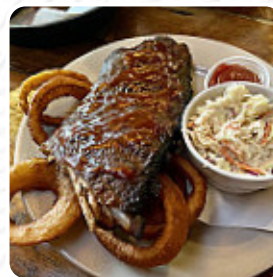

Here you can find the [menu](#) of *Rimrock's Mountain Tavern* in STOWE. At the moment, there are **19** meals and drinks on the menu. You can inquire about **seasonal or weekly deals** via phone. What [Zoey Carroll](#) likes about Rimrock's Mountain Tavern:

Took a wrong turn and ended up here and man am I glad I did! The food was great, not a long wait and really lively service. Also has good music and a little arcade and pool tables, what's not to love? Not local to Vermont but whenever I come back here I'll be coming here on purpose the next time!! [View all feedback](#). What [Theodore Ledner](#) doesn't like about Rimrock's Mountain Tavern:

Food was excellent, but, being a Canadian, service was really not what we expected. I understand we're in the US but I didn't think the situation was that bad. Group tab with included 20% tip???? We asked for separate tabs when we came in and again while ordering and they said yeah, but at the end they wouldn't split it. Also who automatically claims 20% tip when they don't even go above and beyond for you??? Give me... [View all feedback](#).