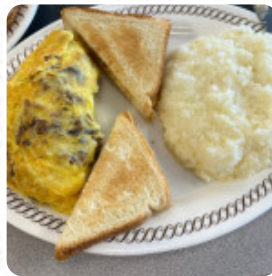

Here you can find the [menu of Waffle House](#) in Myrtle Beach. At the moment, there are **19** menus and drinks on the card. You can inquire about *seasonal or weekly deals* via phone. What [Nancy Bowden](#) likes about Waffle House:

Great food and service!! Service: Dine in Meal type: Breakfast Price per person: $20–30 Recommended dishes: Kid's Scrambled Egg Breakfast, Gravy, Bacon Egg Cheese Melt with Home Fries, Hashbrowns [View all feedback](#). What [Angel Elizabeth](#) doesn't like about Waffle House:

Food was good not exactly wonderful, our order was a bit wrong but we got it worked out. The service was friendly and was quick I believe our waitress was a bit overwhelmed with so much work to do. Restaurant was clean bathrooms clean, extremely cold inside no matter where you are seated. Service: Dine in Meal type: Breakfast Price per person: $10–20 Food: 3 Service: 3 Atmosphere: 3 Recommended dishes: Steak Eggs, Ch... [View all feedback](#).