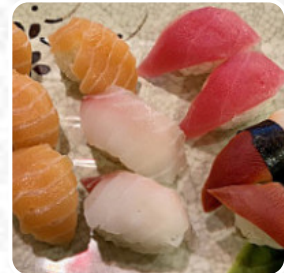

The restaurant from [Southaven](#) offers **18 different menus and drinks on the menu at an average $5.0. What [User](#) likes about Saki Endless Sushi And Hibachi: great food, good service. in the rule when they go somewhere that offers endless or buffet style, they sacrifice quality for quality. this is not the case. the quality of eating is great, just write this review makes me more [sushi](#) and gyoza [View all feedback](#). What [User](#) doesn't like about Saki Endless Sushi And Hibachi: food is great. staff friendly but when they want to charge you for rice that u asked not to have with the order cause they say they will get in trouble is kinda ridiculous...and basically if the rice if forced to come with the meal and u are paying for the meal or the endless meals how can they charge u twice???this should be illegal [View all feedback](#).**