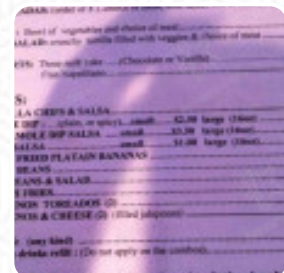

Taqueria La Guadalupe Menu

<https://menulist.menu>

Carniceria Valdez, 6530 Old Canton Rd, Ridgeland, MS 39157, United States
(+1)6012067776

A comprehensive [menu](#) of Taqueria La Guadalupe from Ridgeland covering all 17 meals and drinks can be found here on the card. For **seasonal or weekly deals**, please get in touch via phone or use the contact details provided on the website. What [User](#) likes about Taqueria La Guadalupe: someone from my hotel recommended this place as an authentic [Mexican](#) food. I really can't say, but it was really good. the price for my three enchiladas with rice and drilling was 12.95 . I am always surprised if it was for the chips and salsa (1.50) the margarita was also very good and could be dangerous [View all feedback](#). What [Thomas joel Thompson](#) doesn't like about Taqueria La Guadalupe: Im like it the first time wife love it menu.but months later the menu is was so small plates.im like it again if they be more care .cause first time is was ok.kast time u see great difference. [View all feedback](#).

Taqueria La Guadalupe Menu

Side Dishes

POTATO CHIPS

Starters & Salads

POTATOE CHIPS

Sauces

SALSA SAUCE

Mexican Dishes