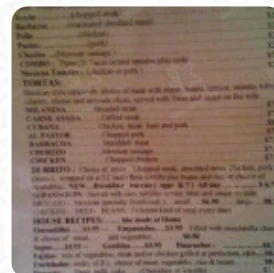

Taqueria La Guadalupe Menu

<https://menulist.menu>

Carniceria Valdez, 6530 Old Canton Rd, Ridgeland, MS 39157, United States
(+1)6012067776

A comprehensive [menu](#) of Taqueria La Guadalupe from Ridgeland covering all 17 meals and drinks can be found here on the card. For **seasonal or weekly deals**, please get in touch via phone or use the contact details provided on the website. What [User](#) likes about Taqueria La Guadalupe: someone from my hotel recommended this place as an authentic [Mexican](#) food. I really can't say, but it was really good. the price for my three enchiladas with rice and drilling was 12.95 . I am always surprised if it was for the chips and salsa (1.50) the margarita was also very good and could be dangerous [View all feedback](#). What [Thomas joel Thompson](#) doesn't like about Taqueria La Guadalupe: Im like it the first time wife love it menu.but months later the menu is was so small plates.im like it again if they be more care .cause first time is was ok.kast time u see great difference. [View all feedback](#).

Taqueria La Guadalupe Menu

Side Dishes

POTATO CHIPS

Starters & Salads

POTATOE CHIPS

Sauces

SALSA SAUCE

Mexican Dishes

FAJITAS

Mexican Food

EMPANADAS

Cocktail

MARGARITA

Spanish

TAMALES

Restaurant Category

CHEESE

These Types Of Dishes Are Being Served

FISH

SOUP

TUNA STEAK

Taqueria La Guadalupe Menu

Taqueria La Guadalupe

Carniceria Valdez, 6530 Old
Canton Rd, Ridgeland, MS
39157, United States