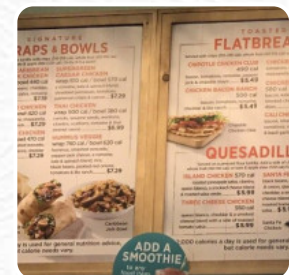

Tropical Smoothie Cafe Menu

<https://menulist.menu>

922 S 10th St #200, Waco, United States

+12542350448 - <https://locations.tropicalsmoothiecafe.com/tx/waco/922-south-10th-st-suite-200>

On this homepage, you can find the *complete menu* of Tropical Smoothie Cafe from [Waco](#). Currently, there are **18** menus and drinks available. For **changing offers**, please contact the restaurant owner directly. You can also contact them through their website. What [User](#) likes about Tropical Smoothie Cafe: