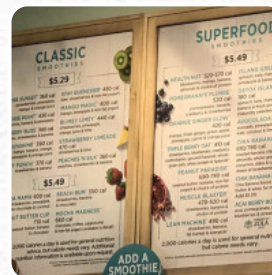

Tropical Smoothie Cafe Menu

<https://menulist.menu>

922 S 10th St #200, Waco, United States

+12542350448 - <https://locations.tropicalsmoothiecafe.com/tx/waco/922-south-10th-st-suite-200>

On this homepage, you can find the *complete menu* of Tropical Smoothie Cafe from [Waco](#). Currently, there are **18** menus and drinks available. For **changing offers**, please contact the restaurant owner directly. You can also contact them through their website. What [User](#) likes about Tropical Smoothie Cafe: