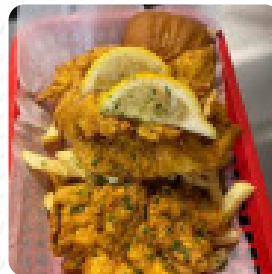

The place from Oklahoma City offers **18 different dishes and drinks on [the card](#)** at an average $11.2. What [Anita Clay](#) likes about Sams Southern Eatery:

I was directed by google to the wrong location trying to get here and I was already pushing their closing time so I called ahead and asked if they could stay open a few extra minutes for me and they were so gracious, they cooked me up a big ol' box and took care of me. If I could give more stars I would. Incredible customer service.

[View all feedback](#). What [Charles Knight](#) doesn't like about Sams Southern Eatery:

The fish was good, however the service was really bad. I ordered 3 whole catfish. I paid for 3 catfish. I waited about 20 minutes. I received 2 catfish, so I said I ordered number 32. He said yes and the manager walked up and said you only paid for 2. No I paid for 3. The cashier said oh you did only pay for 2. He punched in 32 and and the cost came up $14.68. $13.49 plus tax. 2 catfish cost $11.49 plus tax. I said I... [View all feedback](#).