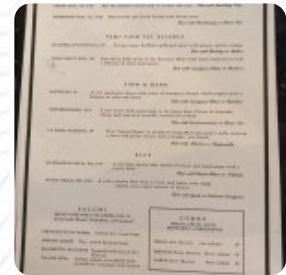

## ***Bodega Wine Dive Menu***

<https://menulist.menu>

3505 Country Club Rd LA 706056711, Lake Charles, United States  
+13375646989 - <http://bodegawinedive.co/&opi=79508299>

A comprehensive [menu](#) of Bodega Wine Dive from Lake Charles covering all 18 meals and drinks can be found here on the food list. For [seasonal or weekly deals](#), please get in touch via phone or use the contact details provided on the website. What [DanielleR](#) likes about Bodega Wine Dive:

Bodega is one of my absolute favorite spots in LC! Quaint and the staff is very personable. Pizzas are original and the wine selection is the best in LC by far. Very broad selection of Spanish wines which are my favorite and really hard to come by in this city. Great food, great wine, great food! All in all, great experience! [read more](#). You can use the WiFi of the place at no extra cost, And into the accessible spaces also come guests with wheelchairs or physical disabilities. If the weather conditions are right, you can also have something to eat outside. What

[Jarred Durgan](#) doesn't like about Bodega Wine Dive:

Pizza crust is perfect and every ingredient is fresh. Wine selection is so vast and unique. We take a yearly girls trip from Baton Rouge to a family camp in Big Lake and Bodega is must stop for us! [read more](#). For those who want to **have a drink after work** and hang out with friends, Bodega Wine Dive from Lake Charles is a good bar, Don't miss the chance to try the delicious pizza, prepared straight out from the oven in an original way. Following various sports events and competitions is also one of the highlights of visiting this **sports bar**.