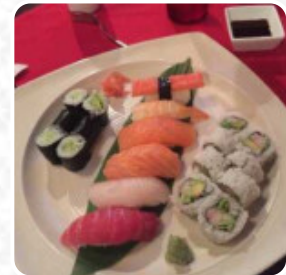

A **comprehensive menu** of Kobee Japanese Steakhouse and **Sushi Pub** from Longview covering all 19 menus and drinks can be found here on the menu. For **changing offers**, please get in touch via phone or use the contact details provided on the website. What **Samson Bauch** likes about Kobee Japanese Steakhouse and Sushi Pub:

everything was amazing and the cook we had was beautiful! we had to wait an hour for 30 and I didn't prepare for it, so just one head up if necessary. that was my first time and j would definitely come back! [read more](#). What **Samson Bauch** doesn't like about Kobee Japanese Steakhouse and Sushi Pub:

The food is good, but the interior really, the exterior as well, needs some work. The ambiance suffers because of the dingy sort of look and feel. The staff was very helpful. [read more](#). Kobee Japanese Steakhouse and Sushi Pub from Longview creates for you *delicious sushi* (e.g., *Nigiri* and *Inside-Out*), in addition to numerous other variations, always fresh with ingredients like fish, vegetables and meat, It's possible to chill out at the bar with a **freshly tapped beer** or other alcoholic and non-alcoholic drinks. Dishes are prepared authentically in the Asian style, Besides, the inventive blend of different menus with new and sometimes adventurous ingredients is appreciated by the customers - a good case of Asian Fusion.