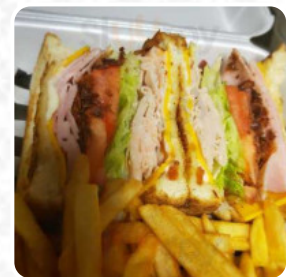

The Card of Gallery Cafe from **Avenal** includes about **21** different dishes and drinks. On average, you pay for a dish / drink about $7.9. What **Maverick O'Kon** likes about Gallery Cafe:

All it takes is ONE bite from their Pepporroni pizza to fall in love and know for certain that all of their ingredients are fresh. If you ask for extra cheese, they don't play, you will get exactly that. The atmosphere is relaxed and inviting with a cute outdoor area if you'd like to enjoy some fresh air while you enjoy this deliciousness. [read more](#). What **Javier Ordóñez** doesn't like about Gallery Cafe:

Clean toilets, spacious dining area. On a 99F day they had no AC but a big fan. And the flat screen monitors showing the menu were all dark. But the lights worked, so they had electricity. Friendly staff. [read more](#). Gallery Cafe from Avenal is the perfect place if you want to taste delightful *American courses like burgers or barbecue*. The atmosphere also makes the tasting of typical Western dishes and drinks an unforgettable experience. Additionally, you're in for typical Italian cuisine inclusive of tasty classics like pizza and pasta, Don't miss the chance to try the tasty pizza, prepared fresh in an original way.