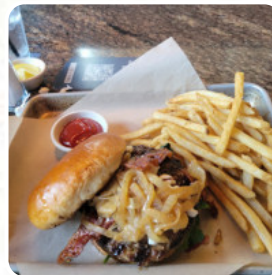

On this homepage, you can find the *complete [menu](#)* of Bj's Brewhouse from The Energy Corridor, Houston. Currently, there are **17** courses and drinks available. For **seasonal or weekly deals**, please contact the restaurant owner directly. You can also contact them through their website.