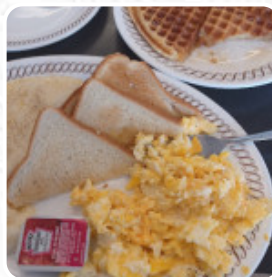

The **menu for Waffle House** from Florence is currently not available. On our site you can find a **comprehensive selection of other meal plans** from Florence as well. Why not take a look or help Menulist and upload the menu here. What [User](#) likes about Waffle House:

The waitress that took out order was friendly and made sure we got what we ordered. It was hot and delicious. We had double cheeseburger with fries and a Patty Melt with fries. They make a wonderful Philly cheese steak omelette and the hash browns all the way are worth the extra cost because they have ham, sauteed onions and peppers, and a melty layer of cheese.. I order my hash browns that way every time I get them.... [read more.](#)

What [User](#) doesn't like about Waffle House:

This was the worst waffle house experience to date for me. We had extended wait times to receive our food a party of 4 at the bar. The food was given to the wrong patron and had to be recooked. Then the bacon came cold. Additionally 6 out of 7 people serving and cooking had dreadlocks of various lengths and styles totally uncovered. No hair nets at all. [read more.](#)