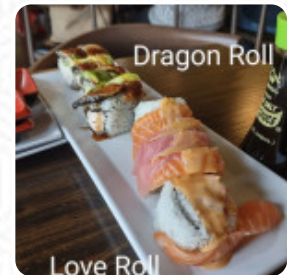

On this site, you can find the [complete menu](#) of Sapporo Sushi from Menifee. Currently, there are 18 meals and drinks available. For **changing offers**, please contact the restaurant owner directly. You can also contact them through their website. What [James Hansen](#) likes about Sapporo Sushi:

They have a wide variety of sushi to choose from. Sushi came out fast. All you can eat for around $38. The place is kind of small. Overall, I will visit again. Kid-friendliness: They have a kids menu. [read more](#). The restaurant and its rooms are wheelchair accessible and thus reachable with a wheelchair or physical limitations, Depending on the weather, you can also sit outside and be served. What [8BitPanda](#) doesn't like about Sapporo Sushi:

Service was a bit slow but overall it was decent. Food was good but some of the rolls felt too drenched in sauce. All you can eat option has a lot of variety in rolls and appetizers, but they exclude some items from their menu such as curry and friedrice. Could of been better, but would still recommend if you want all you can eat sushi.

[read more](#). Sapporo Sushi from Menifee prepares for you fine sushi (e.g., Maki and Te-Maki), as well as in numerous additional variations, with fresh ingredients like fish, vegetables and meat, and you may look forward to the tasty typical seafood cuisine. **meals are prepared authentically in the Asian style**, and it's made with lots of freshly harvested vegetables, fish and meat, *healthy Japanese meals* cooked.