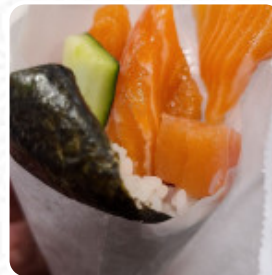

On this site, you can find the [complete menu](#) of Sapporo Sushi from Menifee. Currently, there are 18 meals and drinks available. For **changing offers**, please contact the restaurant owner directly. You can also contact them through their website. What [James Hansen](#) likes about Sapporo Sushi:

They have a wide variety of sushi to choose from. Sushi came out fast. All you can eat for around $38. The place is kind of small. Overall, I will visit again. Kid-friendliness: They have a kids menu. [read more](#). The restaurant and its rooms are wheelchair accessible and thus reachable with a wheelchair or physical limitations, Depending on the weather, you can also sit outside and be served. What [8BitPanda](#) doesn't like about Sapporo Sushi:

Service was a bit slow but overall it was decent. Food was good but some of the rolls felt too drenched in sauce. All you can eat option has a lot of variety in rolls and appetizers, but they exclude some items from their menu such as curry and friedrice. Could of been better, but would still recommend if you want all you can eat sushi.

[read more](#). Sapporo Sushi from Menifee prepares for you fine sushi (e.g., Maki and Te-Maki), as well as in numerous additional variations, with fresh ingredients like fish, vegetables and meat, and you may look forward to the tasty typical seafood cuisine. **meals are prepared authentically in the Asian style**, and it's made with lots of freshly harvested vegetables, fish and meat, *healthy Japanese meals* cooked.