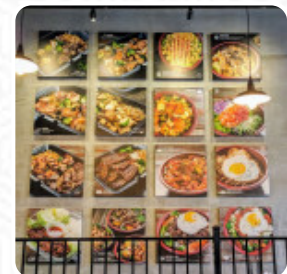

Fast And Furious Menu

<https://menulist.menu>

Vista Ridge Plaza, 360 E Round Grove Rd #850, 75067, Lewisville, US, United States
(+1)4694515522 - <https://www.fnfeat.com/>

The restaurant from Lewisville offers 19 different **dishes and drinks on the card** at an average price of \$9.1.

Furious:

Im only giving 3 stars because they have forgotten to put my gyoza in my bag two times now. I didn't notice until I got home and I tried to call, but no one answered. I emailed the customer service and got no response. The food is fantastic and the service is fast. It's just frustrating to not get an item you've paid for TWICE. Food: 4/5 [read more](#). In the Fast And Furious from Lewisville, a lot of emphasis is placed on the preparation of **healthy, tasty Japanese dishes** with freshly harvested vegetables, fish and meat, A *catering service* offered by the restaurant allows you to enjoy the dishes on-site or at the event. Meals are usually prepared quickly for you and brought to the table.

Fast And Furious Menu

Salads

CHICKEN SALAD \$8.5

Seafood

SHRIMP SALAD \$10.0

Side dishes

SPICY BOMB \$10.0

Fajitas

STEAK CHICKEN \$13.0

Fried Rice

FRIED RICE

Entree

LA GALBI \$13.0

Small Plates

MUSHROOM POPPER \$1.3

Signature bowl