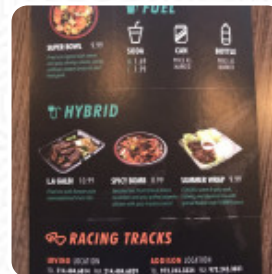

Fast And Furious Menu

<https://menulist.menu>

Vista Ridge Plaza, 360 E Round Grove Rd #850, 75067, Lewisville, US, United States
(+1)4694515522 - <https://www.fnfeat.com/>

The restaurant from Lewisville offers 19 different **dishes and drinks on the card** at an average price of \$9.1.

What [Kathleen S](#) likes about Fast And Furious:

Absolutely deliciously! I was expecting they would need to work some kinks out (since it was opening week), but it was perfect. Totally delicious! Highly recommend mixing the noodles and the fried rice and using both the sauces! YUMM!! [read more](#). The premises on site are wheelchair accessible and can also be used with a wheelchair or physical limitations, and there is free WiFi. What [Kelcey Ripley](#) doesn't like about Fast And

Furious:

Im only giving 3 stars because they have forgotten to put my gyoza in my bag two times now. I didn't notice until I got home and I tried to call, but no one answered. I emailed the customer service and got no response. The food is fantastic and the service is fast. It's just frustrating to not get an item you've paid for TWICE. Food: 4/5 [read more](#). In the Fast And Furious from Lewisville, a lot of emphasis is placed on the preparation of **healthy, tasty Japanese dishes** with freshly harvested vegetables, fish and meat, A *catering service* offered by the restaurant allows you to enjoy the dishes on-site or at the event. Meals are usually prepared quickly for you and brought to the table.

Fast And Furious Menu

Salads

CHICKEN SALAD \$8.5

Seafood

SHRIMP SALAD \$10.0

Side dishes

SPICY BOMB \$10.0

Fajitas