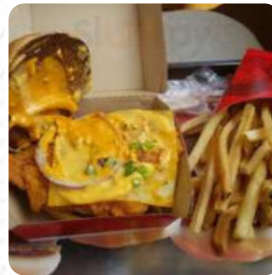

Wendy's Menu

<https://menulist.menu>

3075 45th Street, West Palm Beach I-33407, United States

+15616878534 - <https://locations.wendys.com/united-states/fl/west-palm-beach/3075-45th-street>