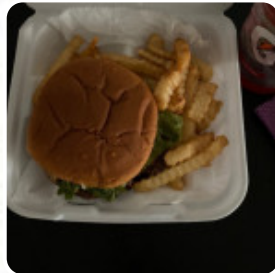

Here you can find the [menu](#) of Bob 's Carry Out Pile 'em Up in Charlotte. At the moment, there are 18 courses and drinks on the food list. You can inquire about changing offers via phone. What [Vlogs](#) likes about Bob 's Carry Out Pile 'em Up:

From the moment I walked through the door, I was greeted by the warm and friendly staff who made me feel like a valued guest. The ambience of the restaurant was simply enchanting, with its elegant decor, soft lighting, and soothing background music. It was the perfect setting for a relaxed and enjoyable evening. [read more](#). Bob 's Carry Out Pile 'em Up from Charlotte is respected for its *exquisite burgers*, to which **spicy fries, salads and other sides** are provided, here they serve a **comprehensive brunch** in the morning. Even if you're not so famished, you can treat yourself to one of the delicious sandwiches, a small salad or another snack.