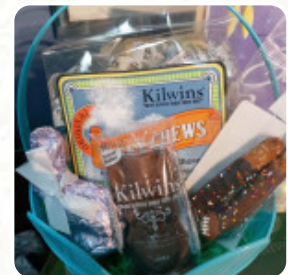

*The Menu* of Kilwins Downtown Grand Rapids from Grand Rapids includes about **18** different dishes and drinks. On average, you pay for a dish / drink about \$17.9. What [Jim B](#) likes about Kilwins Downtown Grand Rapids: Great fudge and candy!! The employees at this location are pretty awesome. they do a great job everything is always fresh. This location is way closer than Mackinac if you forget fudge for family and friends. I am not admitting that's what I did. I'm just putting it out there. Highly recommend [read more](#). The diner is accessible and can therefore also be used with a wheelchair or physiological disabilities. The **catering service** is also provided by the establishment for its customers.