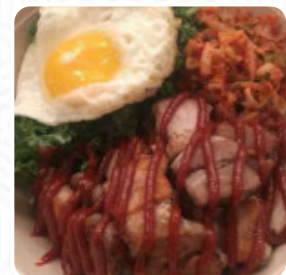

The **menu of Bowllin** from New York includes **13** menus. On average, menus or drinks on the card cost about $8.8. The categories can be viewed on the menu below. What [User](#) likes about Bowllin:

Extremely fast and friendly service. Ordered a spicy pork bowl: it was full of meat and flavor, but the egg was cold. Would recommend adding on some small dishes such as popcorn chicken or fries [read more](#). You can use the WiFi of the restaurant at no extra cost. What [User](#) doesn't like about Bowllin:

Place has gone way down in quality and taste. Ordered the pork belly bowl only to be met with the most blandest garbage I've ever tasted. Pork was extremely fatty with no redeeming quality. Will not be returning and am disappointed with the direction this restaurant is headed in. [read more](#). Traditional courses are prepared in the kitchen of Bowllin in New York with typical Asian spices fine. Furthermore, the customers love the creative combination of different meals with new and partially experimental products - a good example of successful Asian Fusion. In addition, they offer you delicious seafood menus, the menu also includes *tasty vegetarian dishes*.