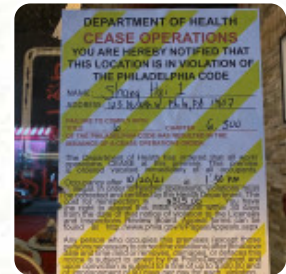

## *Shanghai 1 Menu*

<https://menulist.menu>

123 N 10th St, Philadelphia I-19107-2402, United States  
(+1)2674575363 - <https://www.shanghai1philadelphia.com/>

Here you can find the [menu](#) of **Shanghai 1** in Philadelphia. At the moment, there are **22** courses and drinks on the card. You can inquire about seasonal or weekly deals via phone. What [User](#) likes about Shanghai 1: I ordered the Steamed Pork Soup Dumplings and the Crabmeat steamed Soup Dumplings, both were delicious! The service was fast and friendly, the dumplings came out steaming. The Dim Sum menu is limited in selection, but well worth a visit!!! I'll be back for sure! [read more](#). The diner is accessible and can therefore also be used with a wheelchair or physiological limitations. What [Rui Che](#) doesn't like about Shanghai 1: Can you imagine how I felt when I wanted to have a sit-down lunch and was served food in plates like this and in cold take-out boxes directly from the fridge? The hostess was nice and she helped with my credit card issue, but ultimately I came here for food. [read more](#). With *typical Asian spices scrumptious* traditional dishes are prepared in the kitchen of Shanghai 1 in Philadelphia, there are also delicious vegetarian menus in the menu. Even the versatile, scrumptious Chinese cuisine is very popular among visitors, The successful fusion of different meals with fresh and partially daring ingredients is highly valued by the customers - a good example of Asian Fusion.