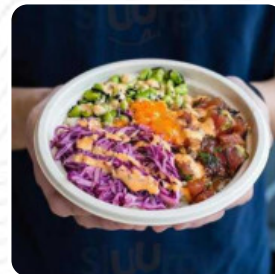

The restaurant from Vinings offers 18 different dishes and drinks on [the card](#) at an average price of $8.6. What [Brittany Jackson](#) likes about Bowl Lab:

10 stars! The attractive Vinings location, the upbeat, modern, chic look and cool plants, the incredibly fresh food, and amazing and extensive poke bowl toppings. The amazingly reasonable pricing, the satisfying portion size. This is the kind of food that tastes fresh, delicious, and filling, but doesn't make you feel weighed down. It was a total win when we visited for the first time today. Definitely planning to go back! Very pleased!. What [Stephanie](#)

[Albanese](#) doesn't like about Bowl Lab:

The Super Hero bowl is adorned with a plethora of fresh and healthy toppings, but it's just not as good as it once was. Couple that with post-pandemic prices that have skyrocketed ($4 on bowls) makes it a poor value and makes me unlikely to return. [read more](#). At the moment one might start to consider maybe eating healthier; exactly for these thoughts, Bowl Lab's menu offers a large selection of **easily digestible** dishes, and you have the opportunity to try fine American meals like *Burger or Barbecue*. The **Asian fusion cuisine** is also an important part of Bowl Lab. Anyone who finds the usual and generally known meals too ordinary should approach with a willingness to experiment and try some unexpected combination of ingredients consume, On the menu there are also several Asian menus.