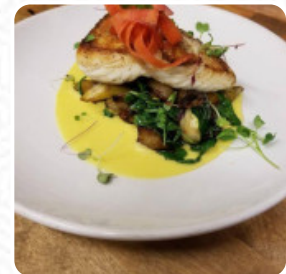

A comprehensive [menu](#) of Prime Steakhouse Redmond from Redmond covering all 19 menus and drinks can be found here on the menu. For seasonal or weekly deals, please get in touch via phone or use the contact details provided on the website. What [User](#) likes about Prime Steakhouse Redmond:

Neat restaurant with high meat and wine. Saw at the bartop. Service was excellent, but the food took a long time to get. Ordered the $64 Tomahawk Ribeye medium rarely with a baked potato side. Meat was perfectly cooked and was covered with 2 small delicious onion rings. There were some hard to cut areas on the meat. I don't know if this was due to the fact that the knife was not cut properly or the knife wasn't as sh... [read more](#). What [User](#)

doesn't like about Prime Steakhouse Redmond:

This is a beautiful and more traditional steakhouse and I would definitely recommend this place if you are looking for Steak and don't want to travel too far from Redmond. There are parking spaces on site, but you need to remember your hostess or waiters your license plates so that they can validate it for you, otherwise I think the parking is $10 / hour. The restaurant has a traditional steakhouse decoration. The fl... [read more](#). If you want to try tasty American menus like burgers or barbecue, Prime Steakhouse Redmond from Redmond is the place to be, You can also discover scrumptious South American menus in the menu. After the meal (or during it), you have the opportunity to still relax at the bar with a *alcoholic or non-alcoholic drink*, Besides the tasty **sandwiches**, healthy salads and other snacks also make a good snack.